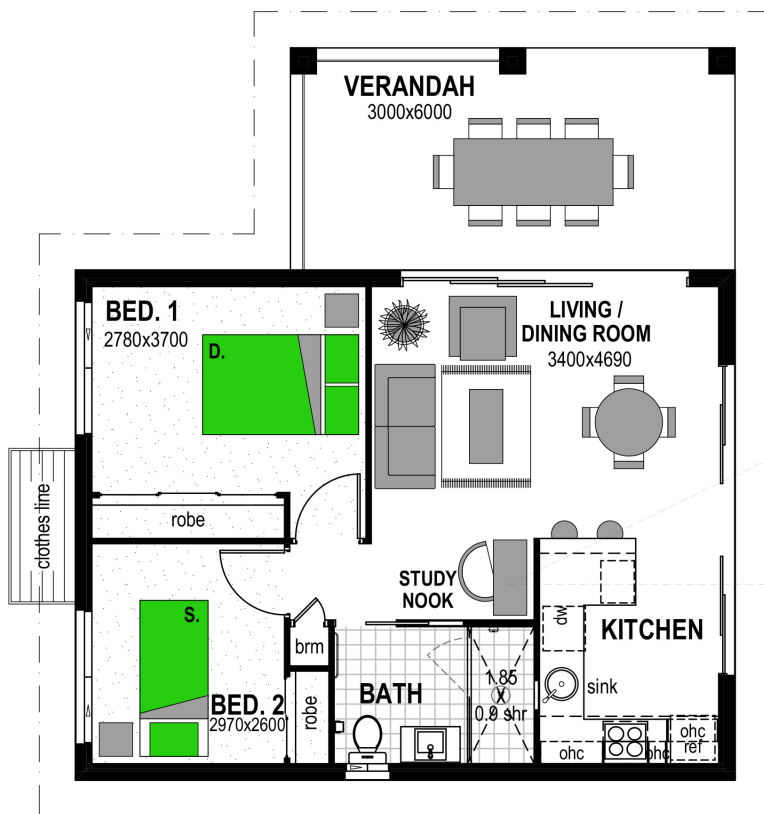

Award Winning Family Home

Manuka Façade

Mini-Tego 78 Stand Alone Granny Flat

EUROPEAN LAUNDRY OPTION

LAUNDRY-BATHROOM COMBO OPTION

Floor Areas

Verandah	18m ²
Living	61.2m ²
TOTAL (8.5sq)	79.2m²

Width	8.9m
Depth	9.9m

Floor plan and dimensions shown are for the Classic Façade.

Features

Study Nook

Facades

Hamptons

Manuka

Skillion

Classic