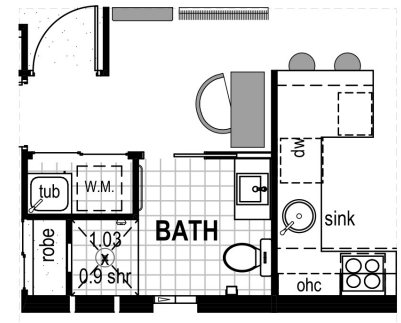

Award Winning Family Home

Manuka Façade

Mini-Tego 78 Stand Alone Granny Flat

EUROPEAN LAUNDRY OPTION

LAUNDRY-BATHROOM COMBO OPTION

Floor Areas

Verandah	18m ²
Living	61.2m ²
TOTAL (8.5sq)	79.2m²

Width	8.9m
Depth	9.9m

Floor plan and dimensions shown are for the Classic Façade.

Features

Study Nook

Facades

Hamptons

Manuka

Skillion

Classic