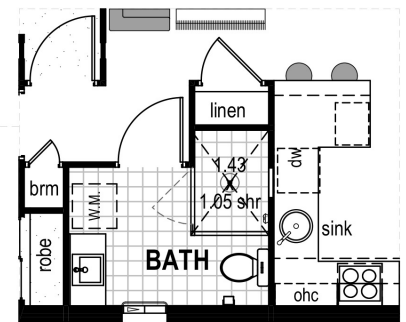

Award Winning Family Home

Manuka Façade

Mini-Tego 78 Stand Alone Granny Flat

EUROPEAN LAUNDRY OPTION

LAUNDRY-BATHROOM COMBO OPTION

Floor Areas

Verandah	18m ²
Living	61.2m ²
TOTAL (8.5sq)	79.2m²

Width	8.9m
Depth	9.9m

Floor plan and dimensions shown are for the Classic Façade.

Features

Study Nook

Facades

Hamptons

Manuka

Skillion

Classic