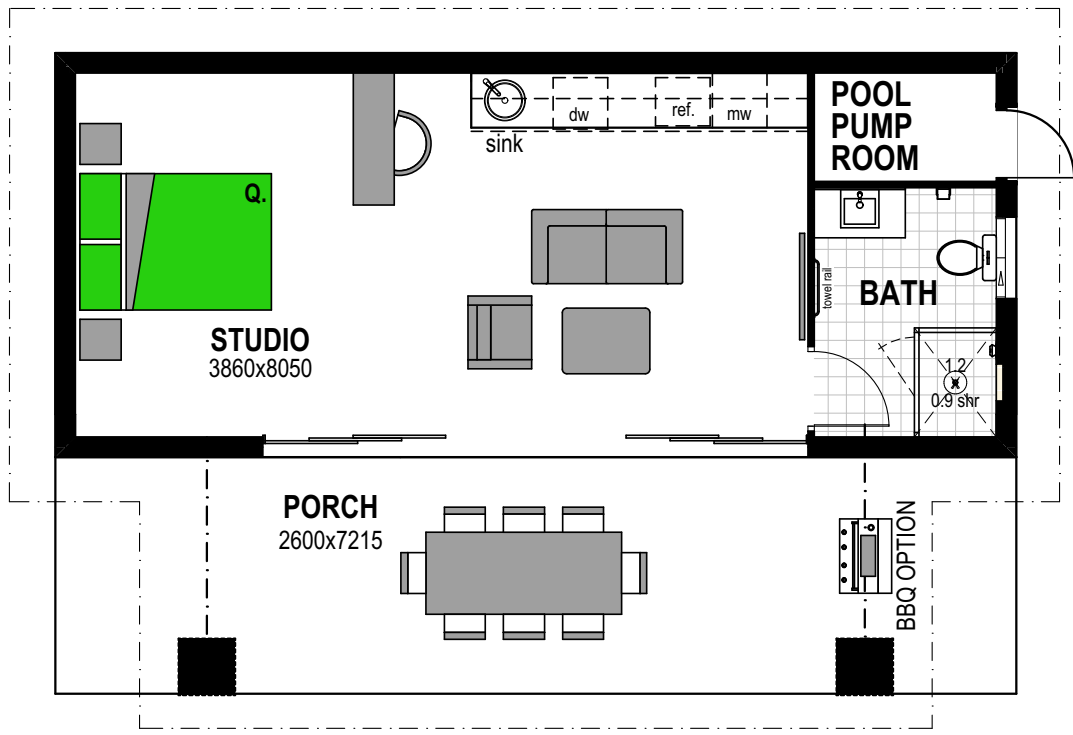

Alpine Façade

# Pool House 65

 On display with Stroud Homes Rockhampton

## Floor Areas

Porch	18.8m <sup>2</sup>
Living	46.9m <sup>2</sup>
<b>TOTAL (7.1sqsq)</b>	<b>65.7m<sup>2</sup></b>
Width	10.6m
Depth	7m

## Facades

Scan the QR code to view all Pool House 65 facades.

Floor plan and dimensions shown are for the Alpine Façade.