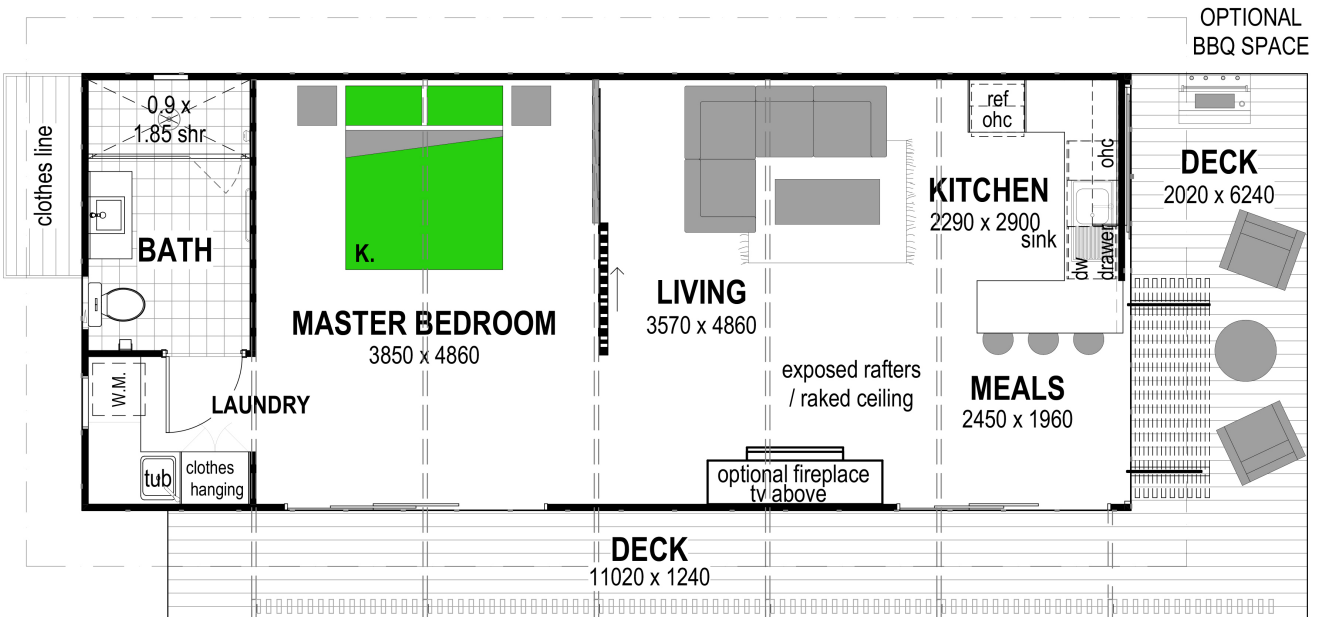

Weekender 60 Retreat

1 1

Floor Areas

Living	60m ²
TOTAL	(6.5sqs) 60m ²
Width	5m
Depth	12m

Floor plan and dimensions shown are for the Skillion Façade.