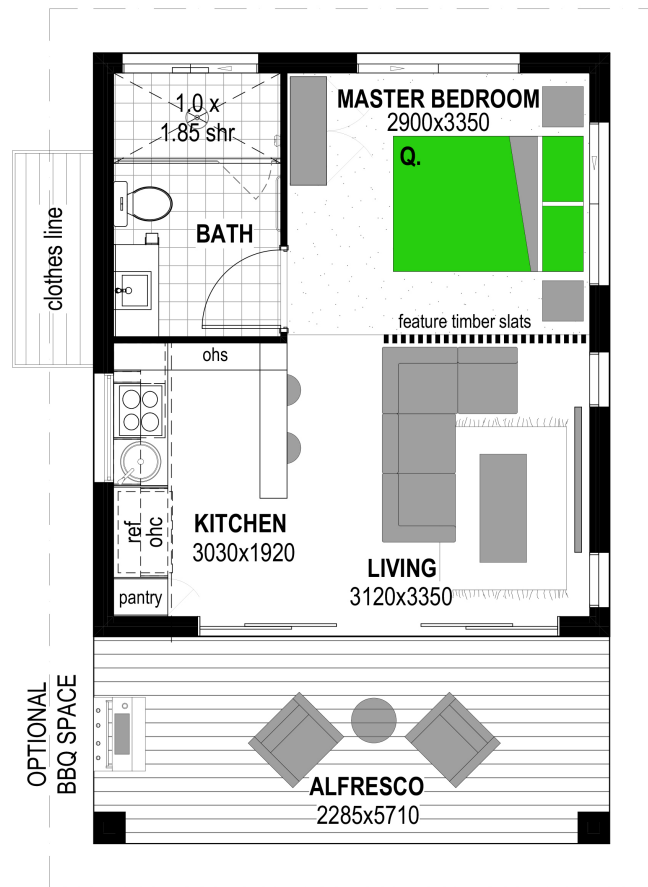

Cottage Façade

Studio Two 50

Floor Areas

Living	36.9m ²
Alfresco	13.1m ²
TOTAL	(5.4sqs) 50m²
Width	5.7m
Depth	8.8m

Floor plan and dimensions shown are for the Classic Façade.

Classic Façade