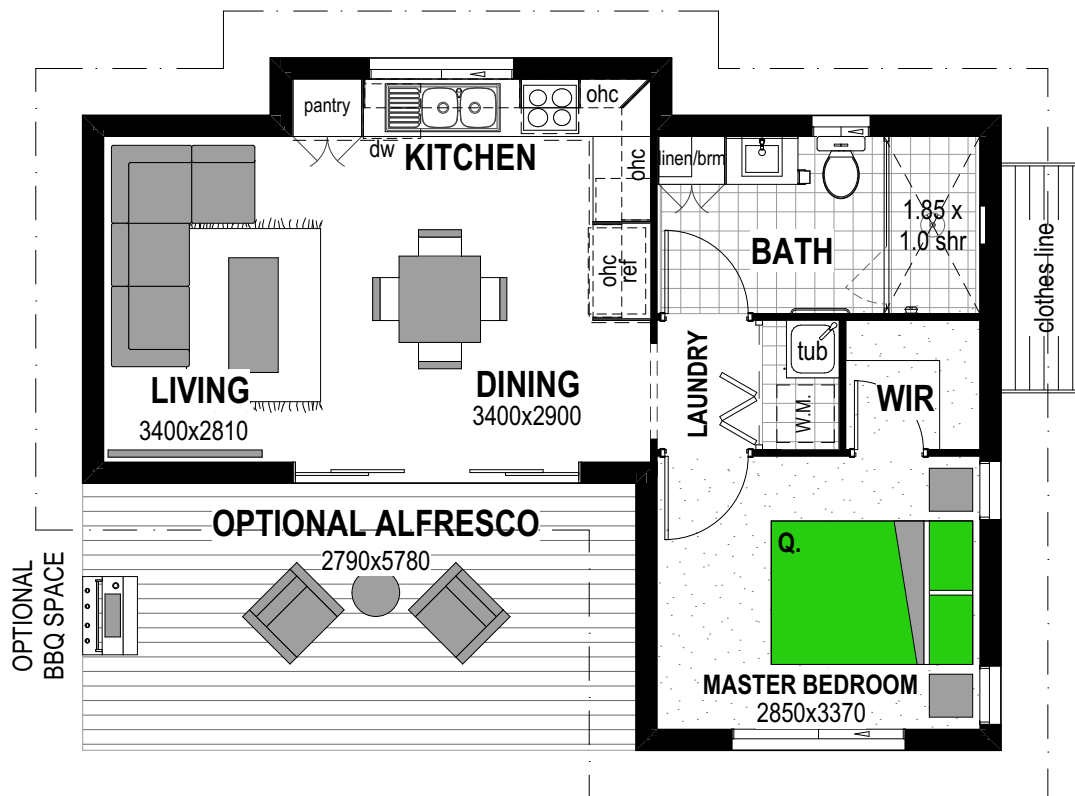

Cottage Façade

# Studio One 50

## Floor Areas

Living	50m <sup>2</sup>
TOTAL	(5.4sqs) 50m <sup>2</sup>
Width	9.6m
Depth	7.2m

Floor plan and dimensions shown are for the Classic Façade.

Classic Façade