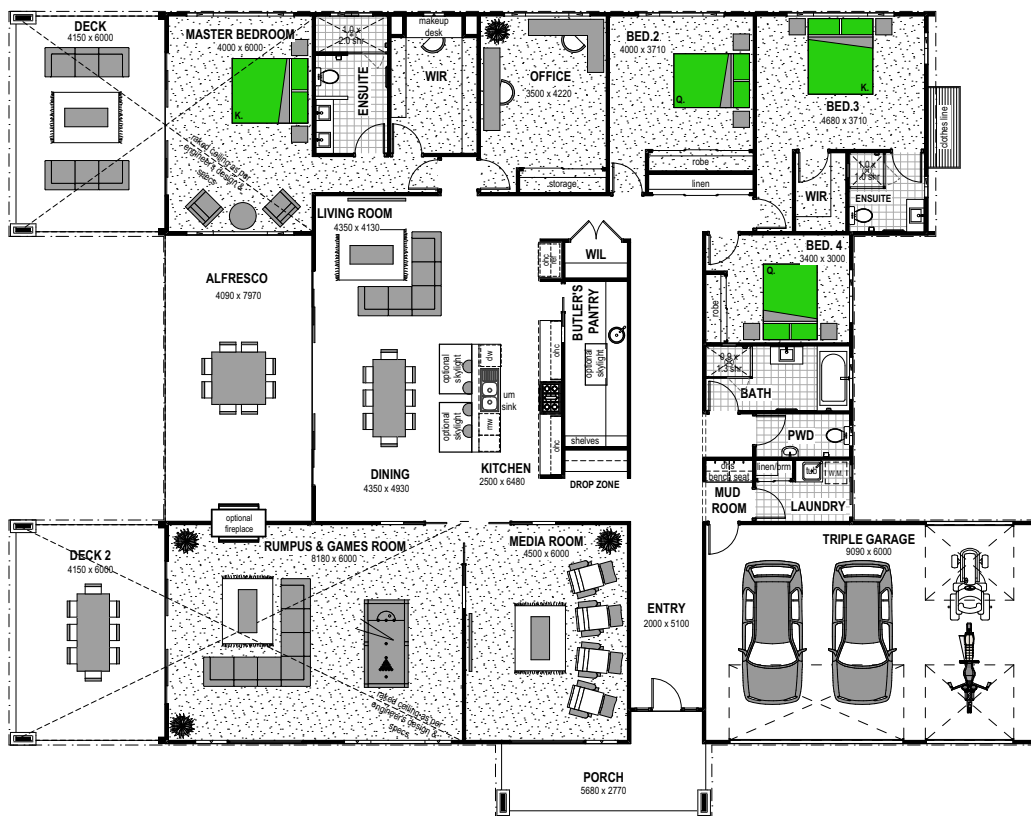

# Monument 494

4
 3
 3

## Floor Areas

Porch	12.9m <sup>2</sup>
Alfresco	32.6m <sup>2</sup>
Deck	24.9m <sup>2</sup>
Deck 2	25.1m <sup>2</sup>
Garage	56.4m <sup>2</sup>
Living	342.4m <sup>2</sup>
<b>TOTAL (53.2sqs)</b>	<b>494.3m<sup>2</sup></b>
Width	28.7m
Depth	22.3m

## Features

- Media
- Rumpus & Games
- Office
- Walk-In Linen
- Butler's Pantry