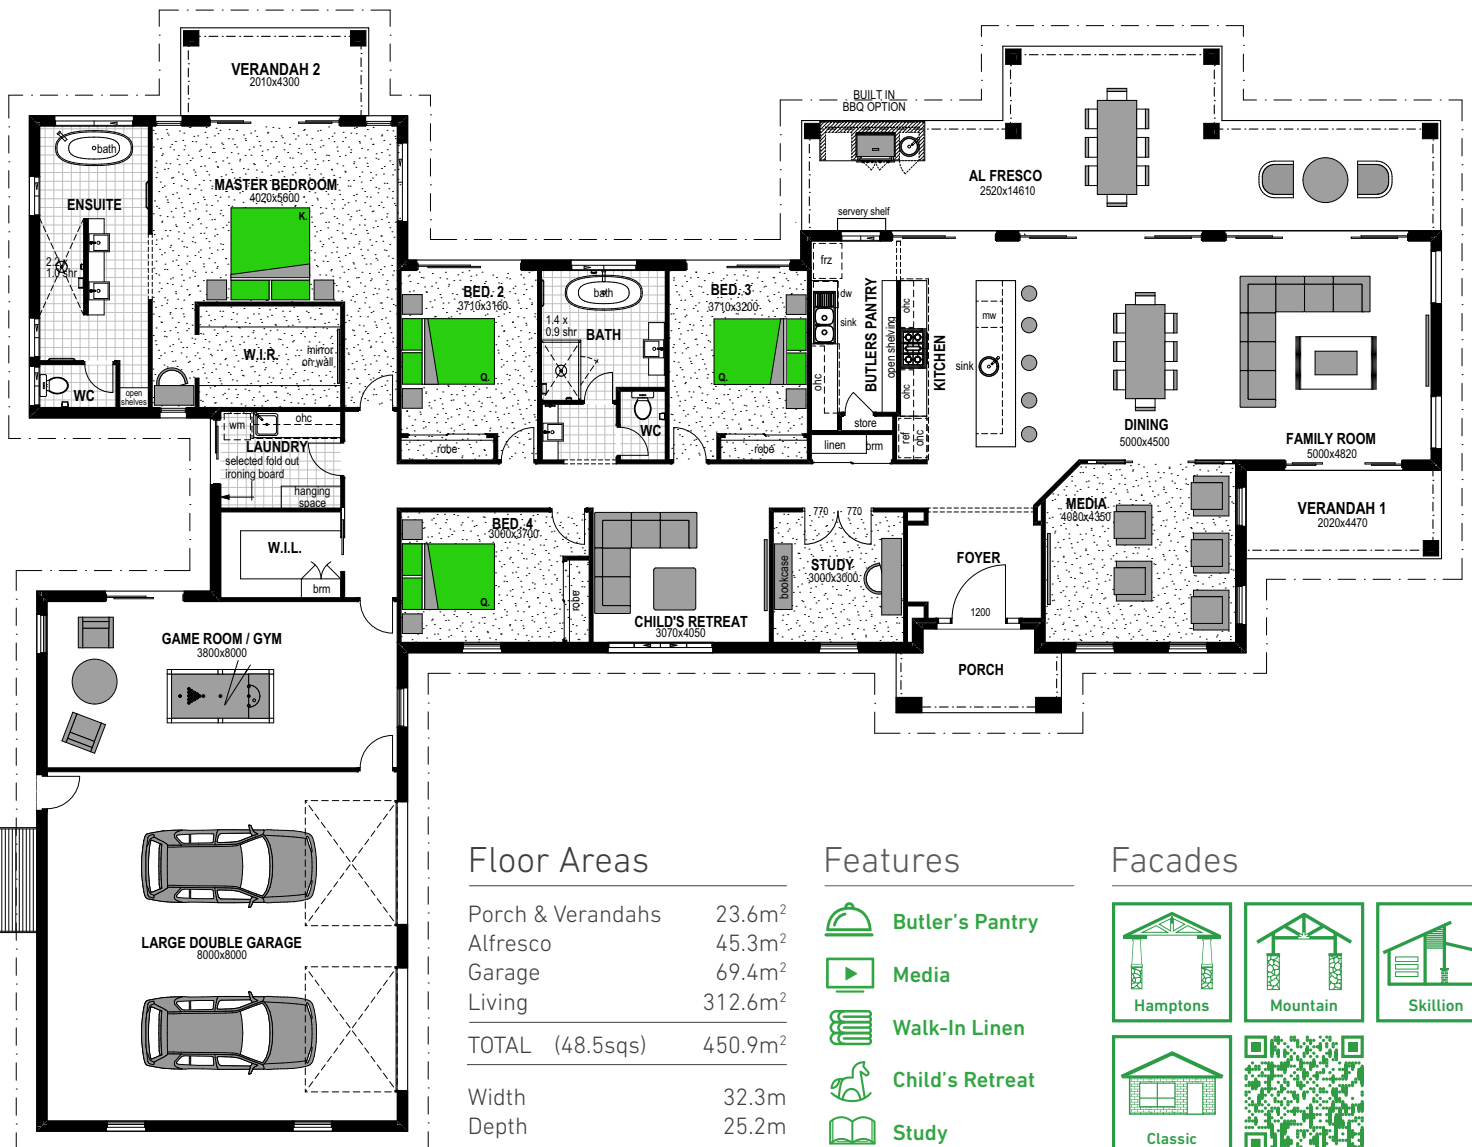

Skillion Façade

Montego 450 Grande

Floor plan and dimensions shown are for the Classic Façade.

Scan the QR code to view all Montego 450 Grande facades.