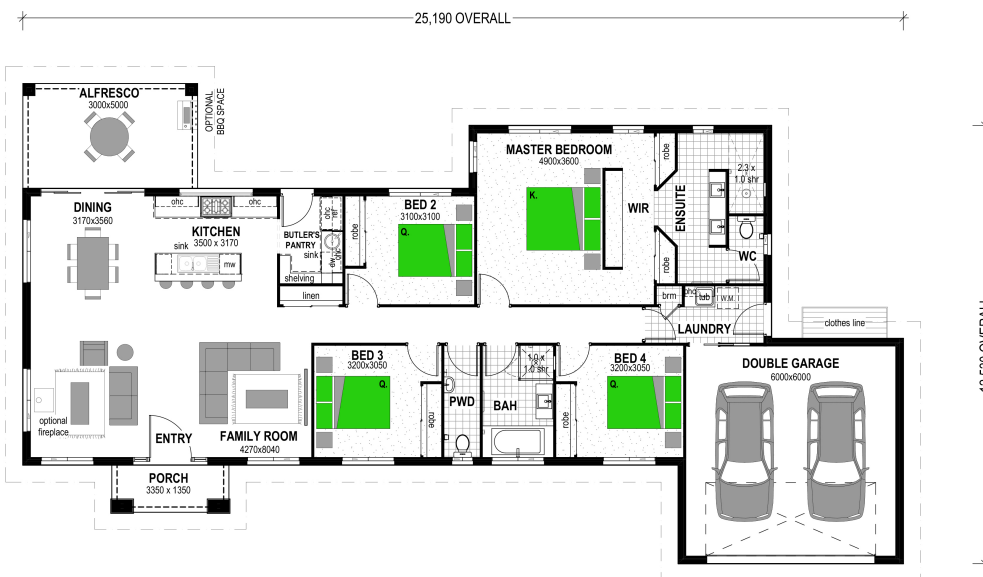

Colonial Façade

4 2 2

Billie 236

Floor Areas

Porch	4.5m ²
Alfresco	15.5m ²
Garage	40.1m ²
Living	176.7m ²
TOTAL	(25.5sqs) 236.8m²
Width	25.2m
Depth	12.5m

Floor plan and dimensions shown are for the Classic Façade.