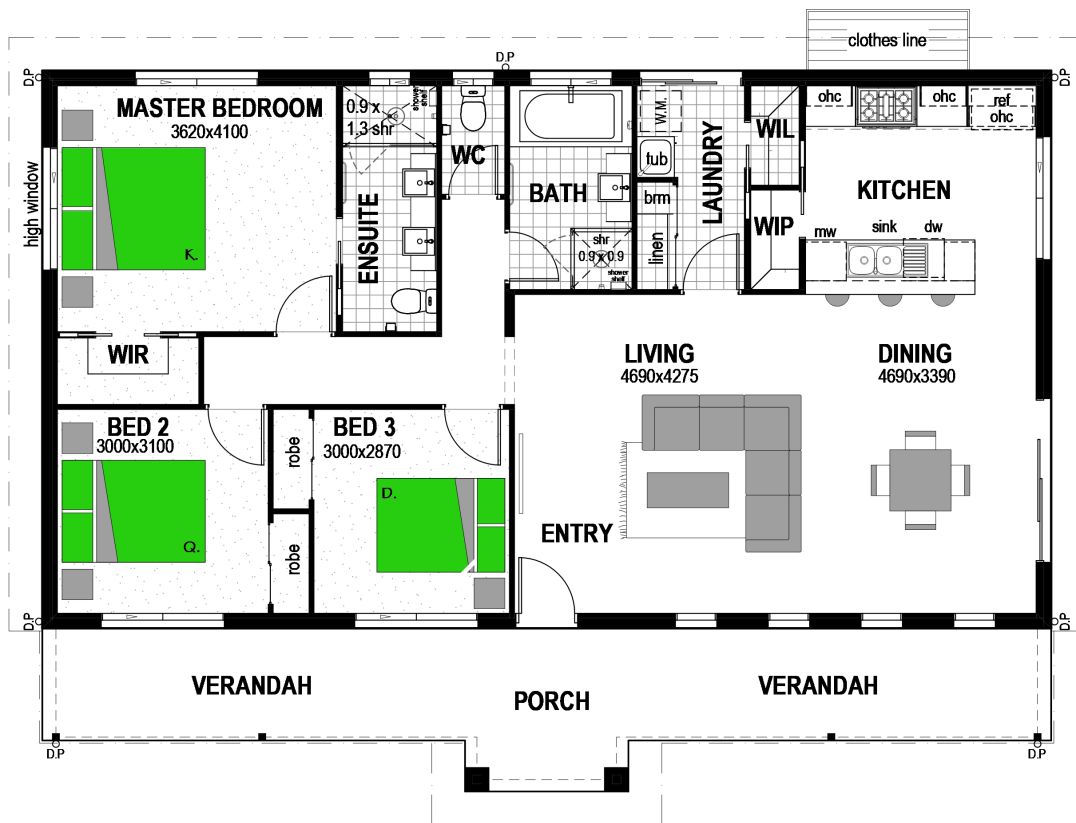

Coast Façade

Cedar 148

Floor Areas

Porch & Verandah	26.8m ²
Living	121.5m ²
TOTAL	(16sqs) 148.3m²
Width	148m
Depth	10.6m

Features

- Walk-In Pantry
- Walk-In Linen

Floor plan and dimensions shown are for the Coast Façade.