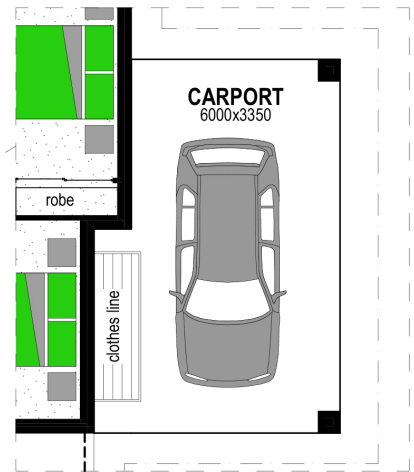

Mountain Façade

Ruth 104 Retreat

EUROPEAN LAUNDRY OPTION

CARPORT OPTION
Additional 22.06 sq.m

Floor Areas

Alfresco	8m ²
Living	96.4m ²
TOTAL	(11.3sqs) 104.4m²
Width	12.6m
Depth	9.5m

Floor plan and dimensions shown are for the Classic Façade.