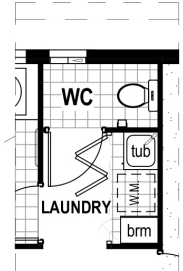

Mountain Façade

Ruth 104 Retreat

EUROPEAN LAUNDRY OPTION

CARPORT OPTION
Additional 22.06 sq.m

Floor Areas

Alfresco	8m ²
Living	96.4m ²
TOTAL	(11.3sqs) 104.4m²
Width	12.6m
Depth	9.5m

Floor plan and dimensions shown are for the Classic Façade.