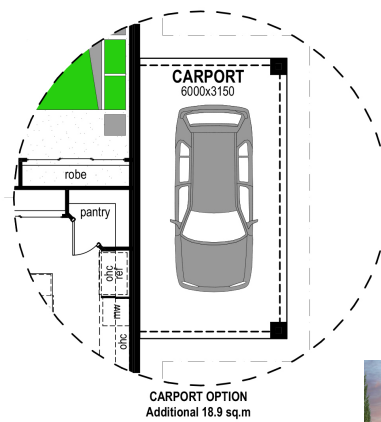

Manuka Façade - Option 1

🚗 2 🚲 1

Eve 100 Retreat

Classic Façade - Option 1

Classic Façade - Option 2

Manuka Façade - Option 2

Floor Areas

Living	101.2m ²
TOTAL	(10.9sqsq) 101.2m ²
Width	11.3m
Depth	9.3m

Floor plan and dimensions shown are for the Classic Façade.